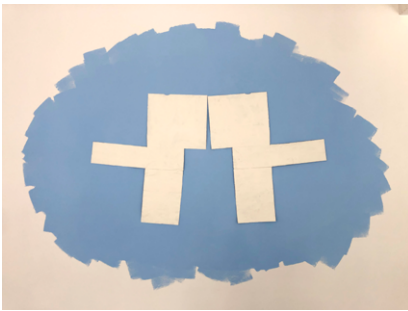

# Was I Not That?

Margaret Welsh

The Witch In The Woods, 2018  
House paint on paper dropcloth  
274 x 366 cm

Cloud Boxing, 2014  
House paint on paper bags  
179 x 102 cm

Martyr, 2018  
House paint on paper bags  
77 x 230 cm

Hunger Pangs, 2013  
House paint on paper bags  
51 x 71 cm

C A S S T L

*Was I Not That?*, 2019  
Eggshell and house paint  
6 cm x 4 cm dia.  
Edition of 20 signed and numbered  
Published by **CASSTL**